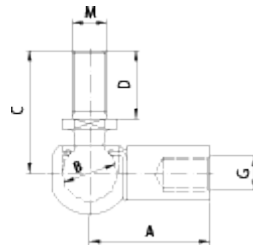

Data Sheet

Article number: 04HWX30

Description: Stabilus Industry Line Kuglevinkel Steel
Type WX30 M8/Ø13

Measures

A = 30
B = 13
C = 29
G = M8
MxD = M10x16